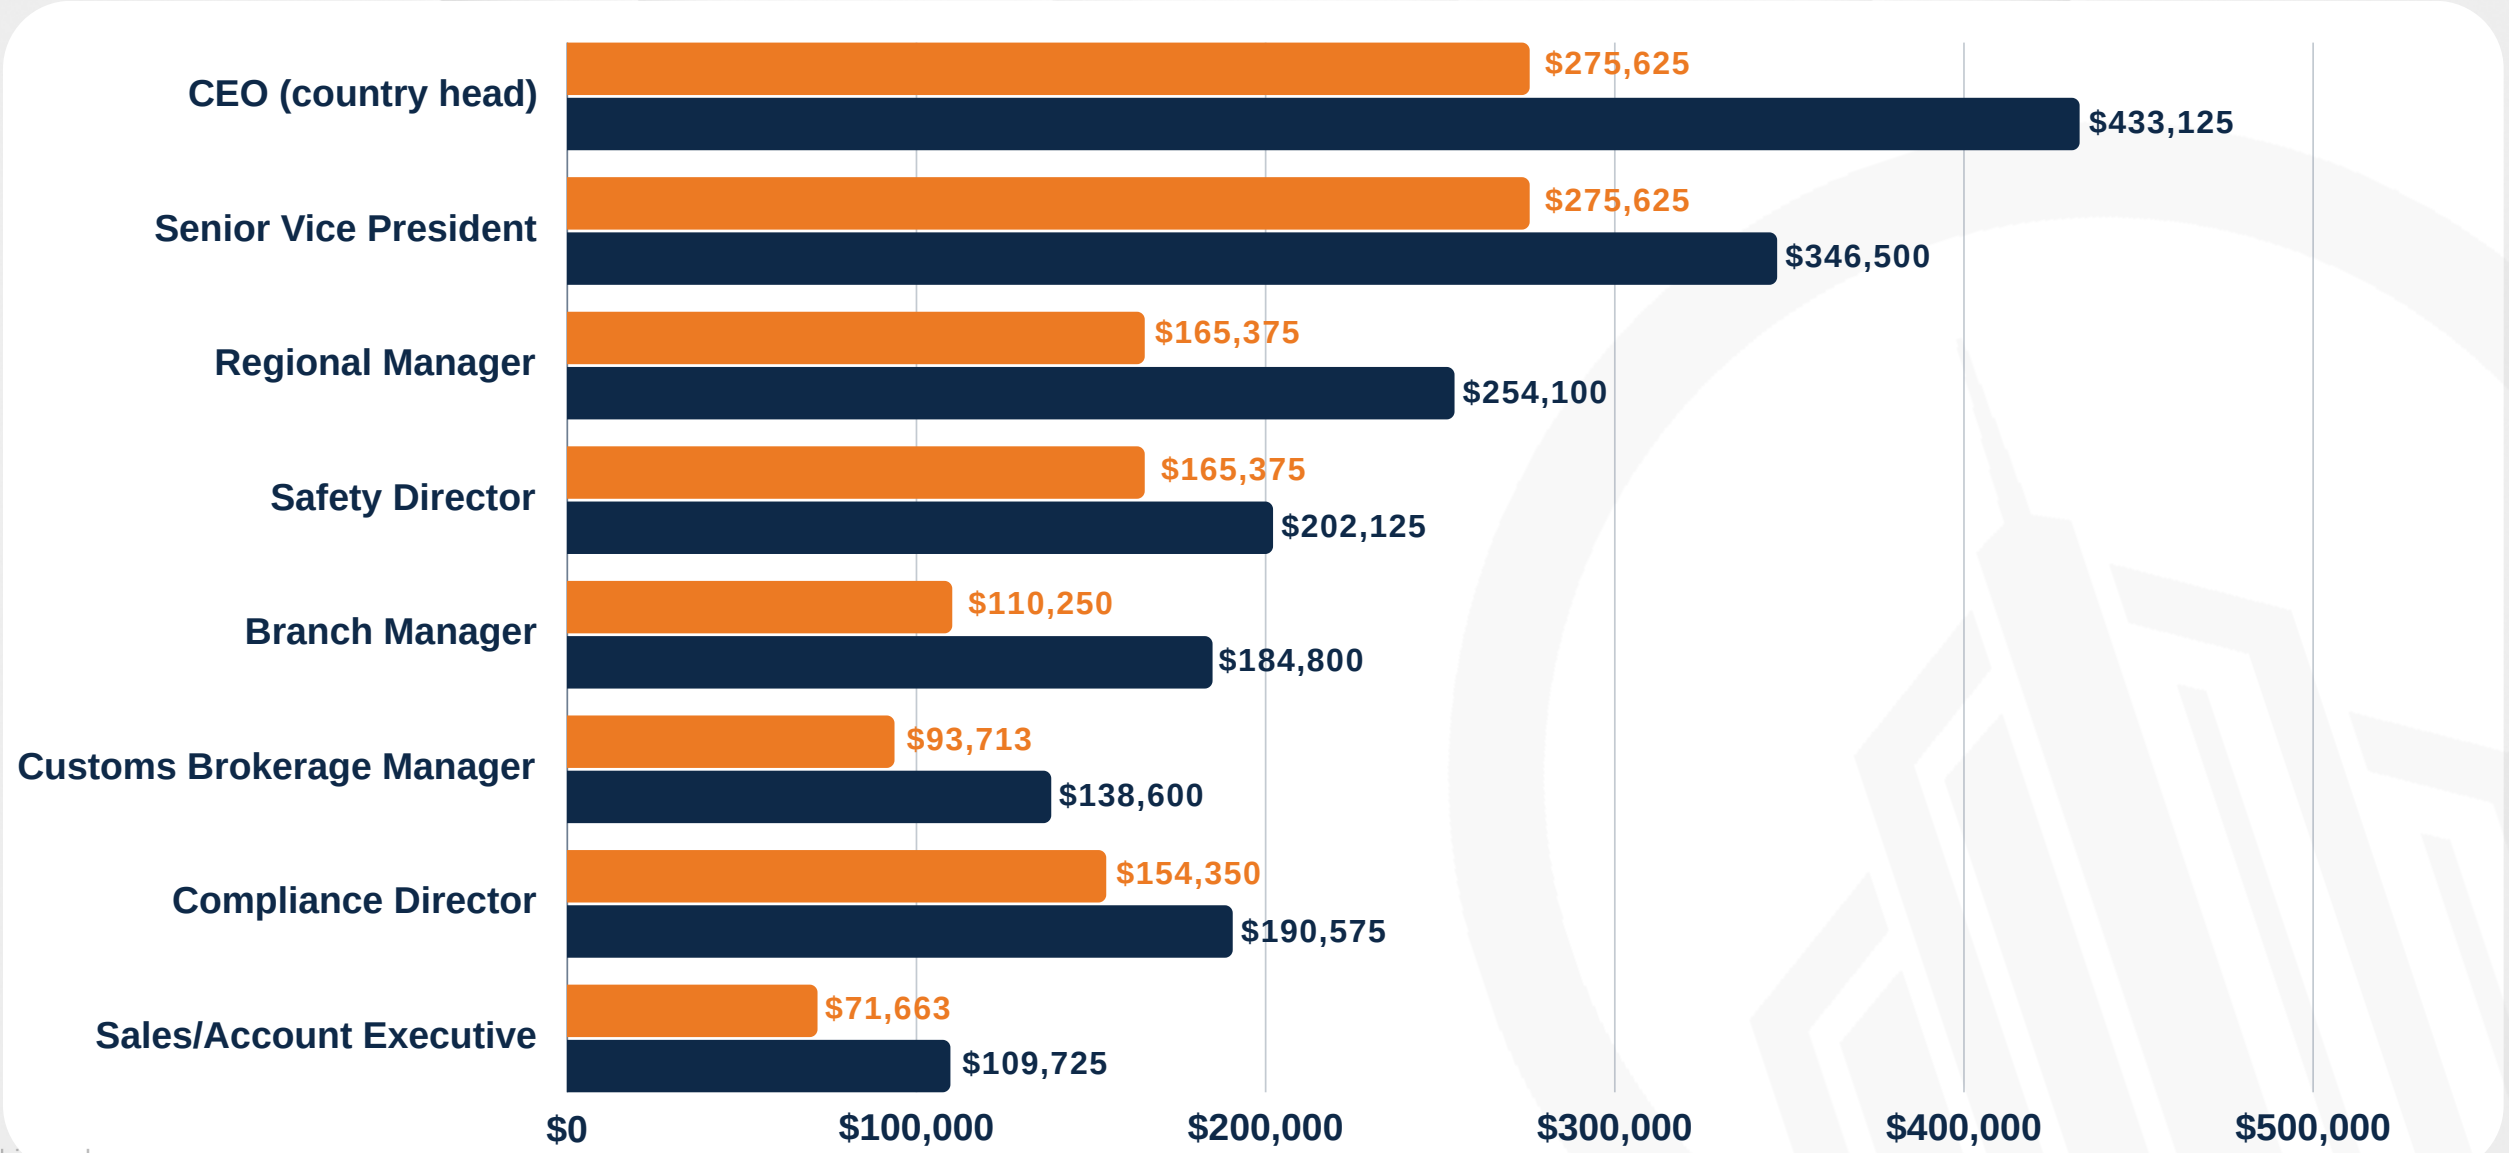

Freight Forwarding/Logistics

Starting Range
Ending Range

From Our Unique Perspective - SALARY RANGES