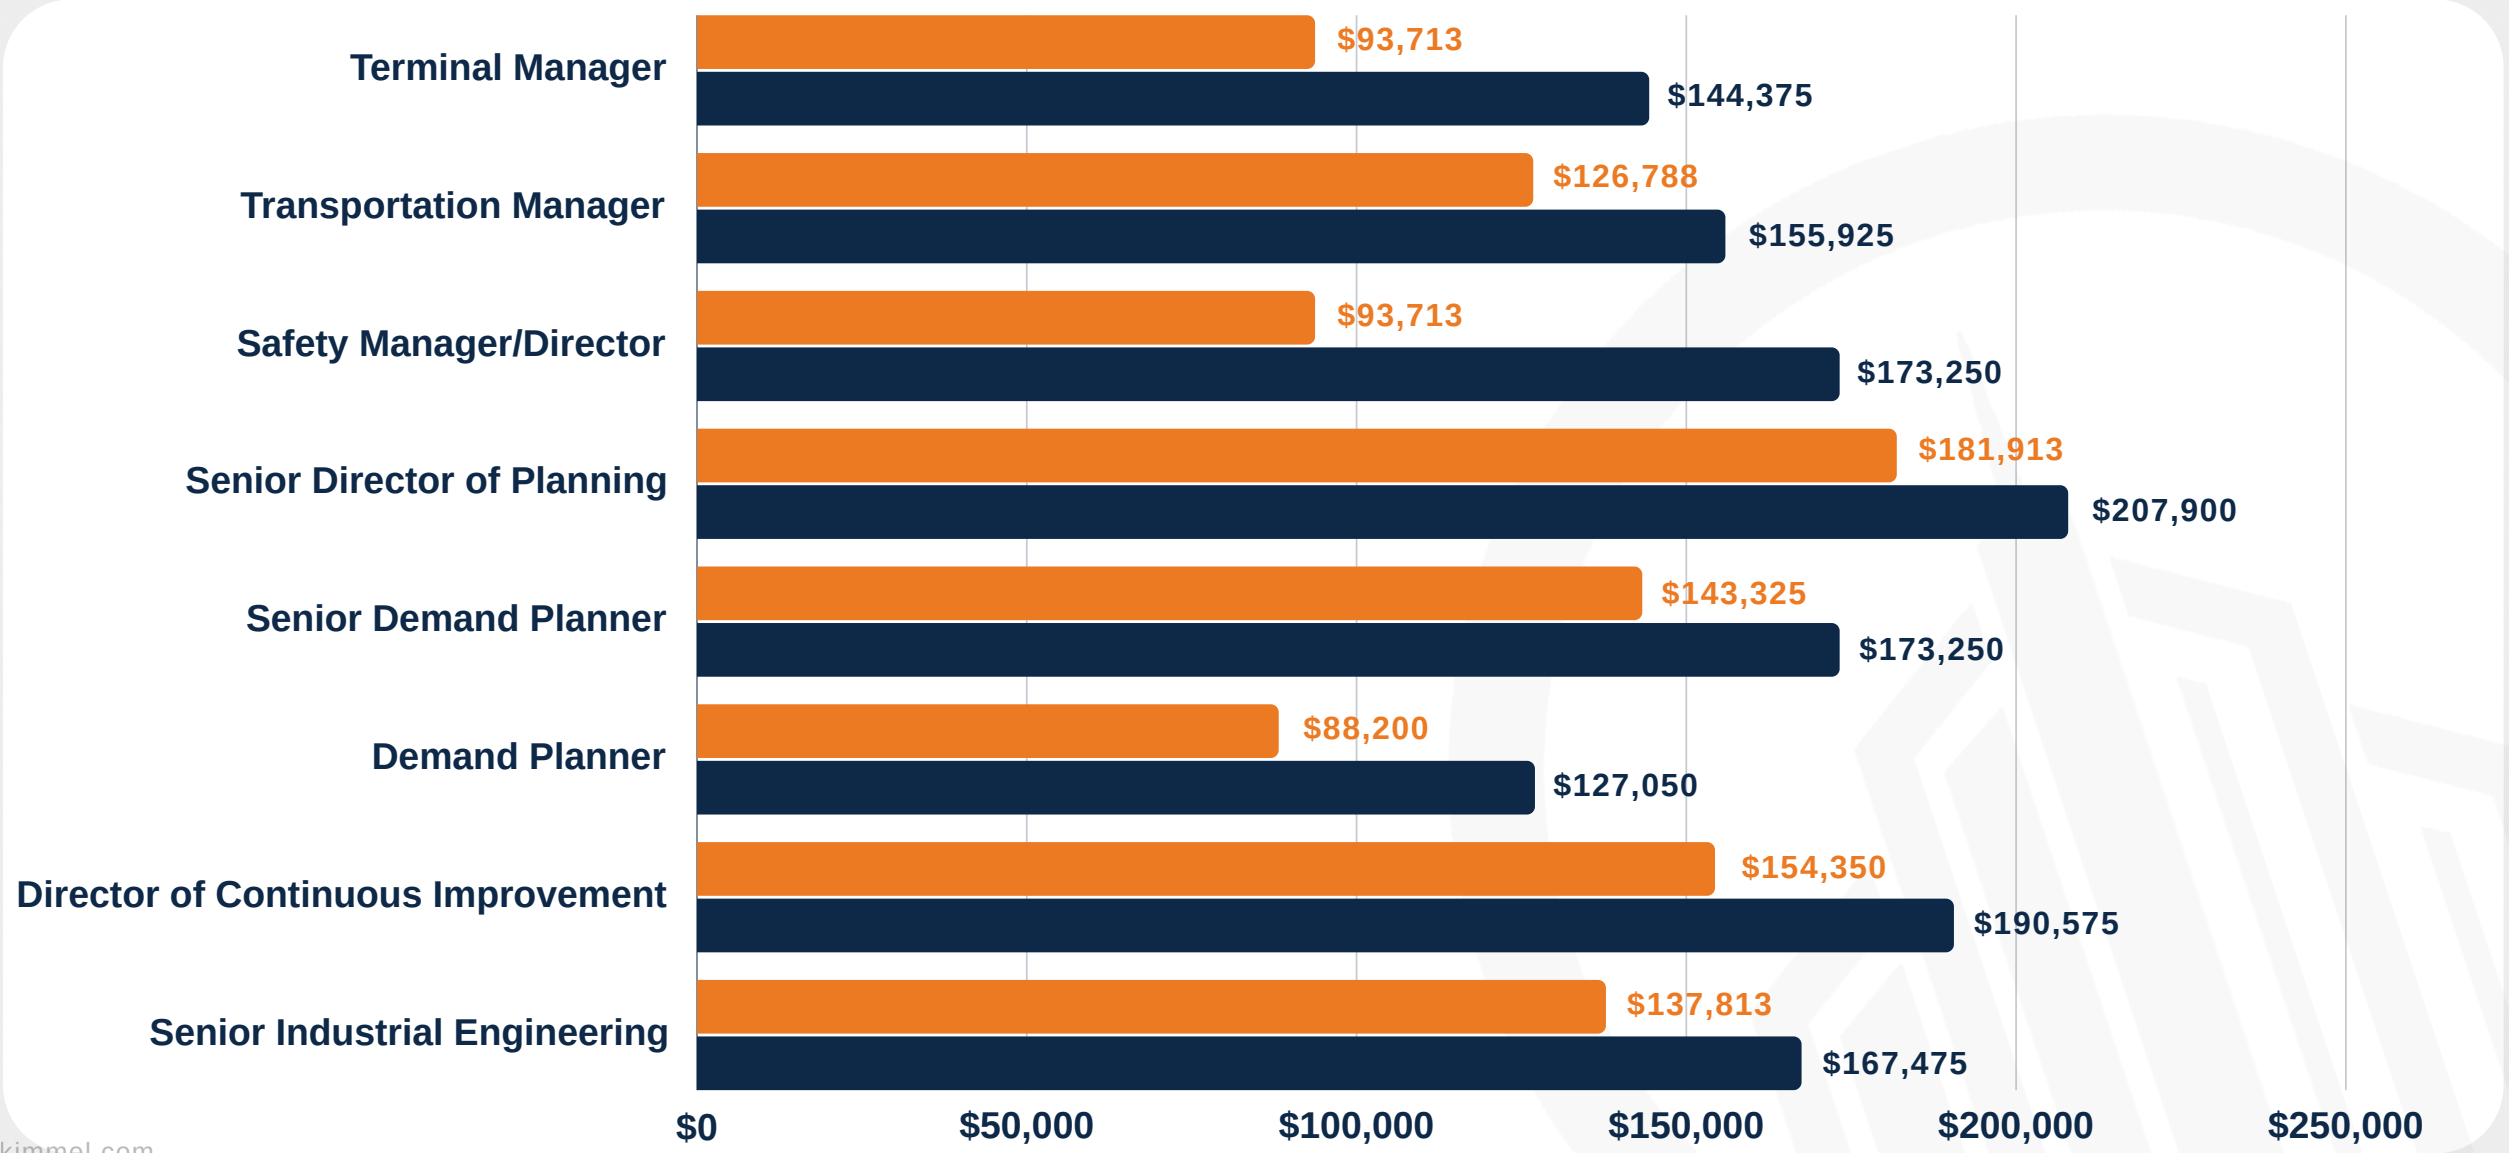

From Our Unique Perspective - SALARY RANGES

Starting Range
Ending Range

Manufacturing/Distribution

From Our Unique Perspective - SALARY RANGES

Starting Range
Ending Range

kimmel.com
828.251.9900

CONTACT US FOR MORE INFORMATION