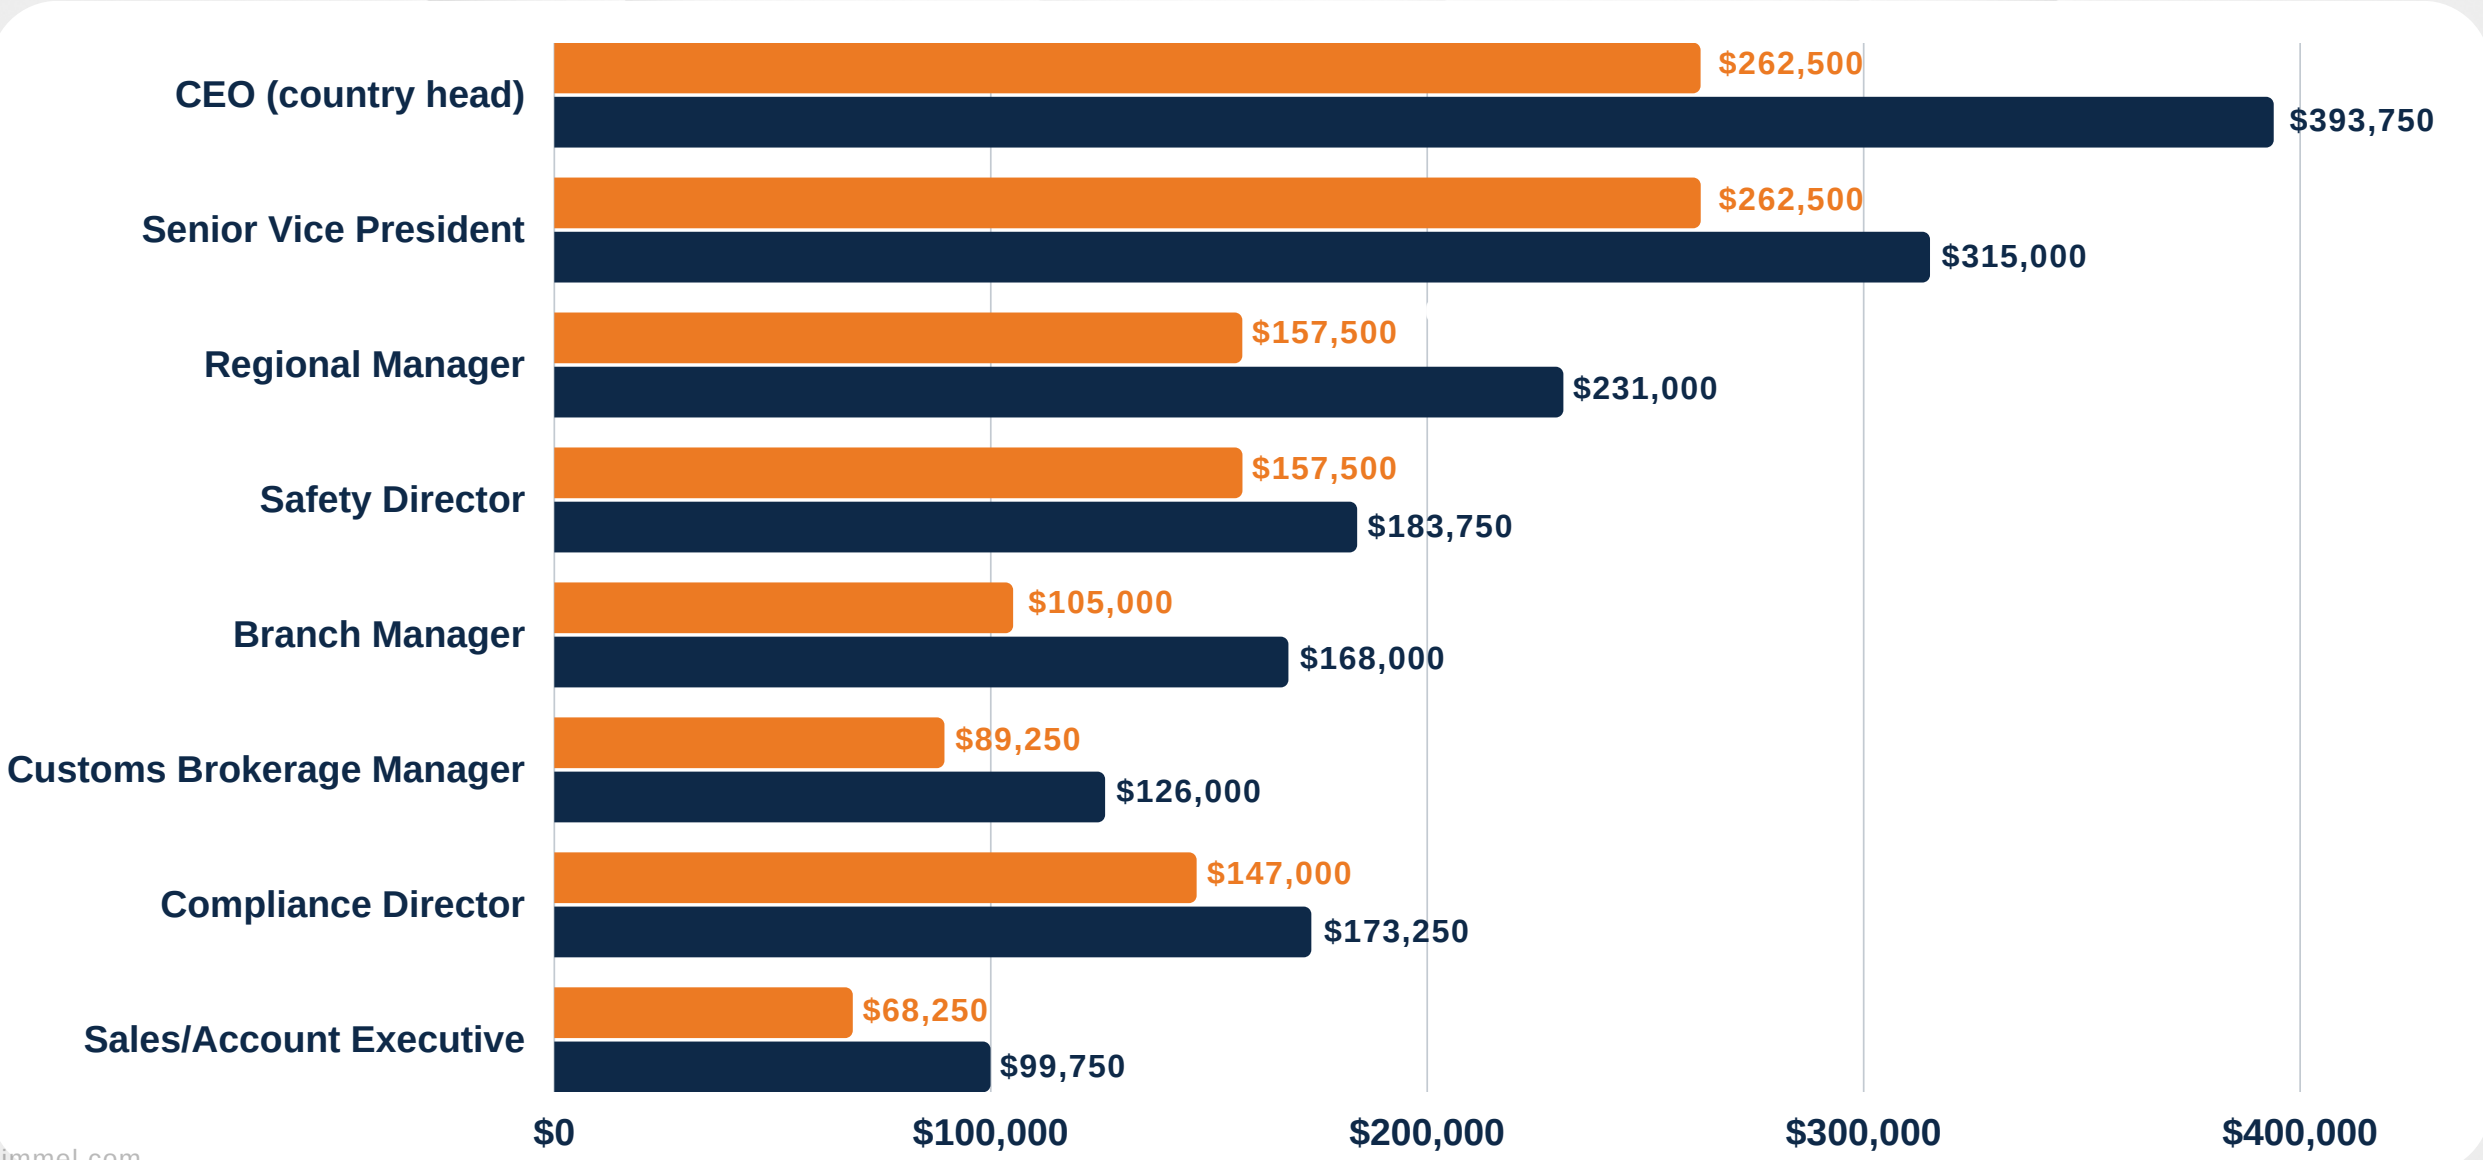

Freight Forwarding/Logistics

Starting Range
Ending Range

From Our Unique Perspective - SALARY RANGES