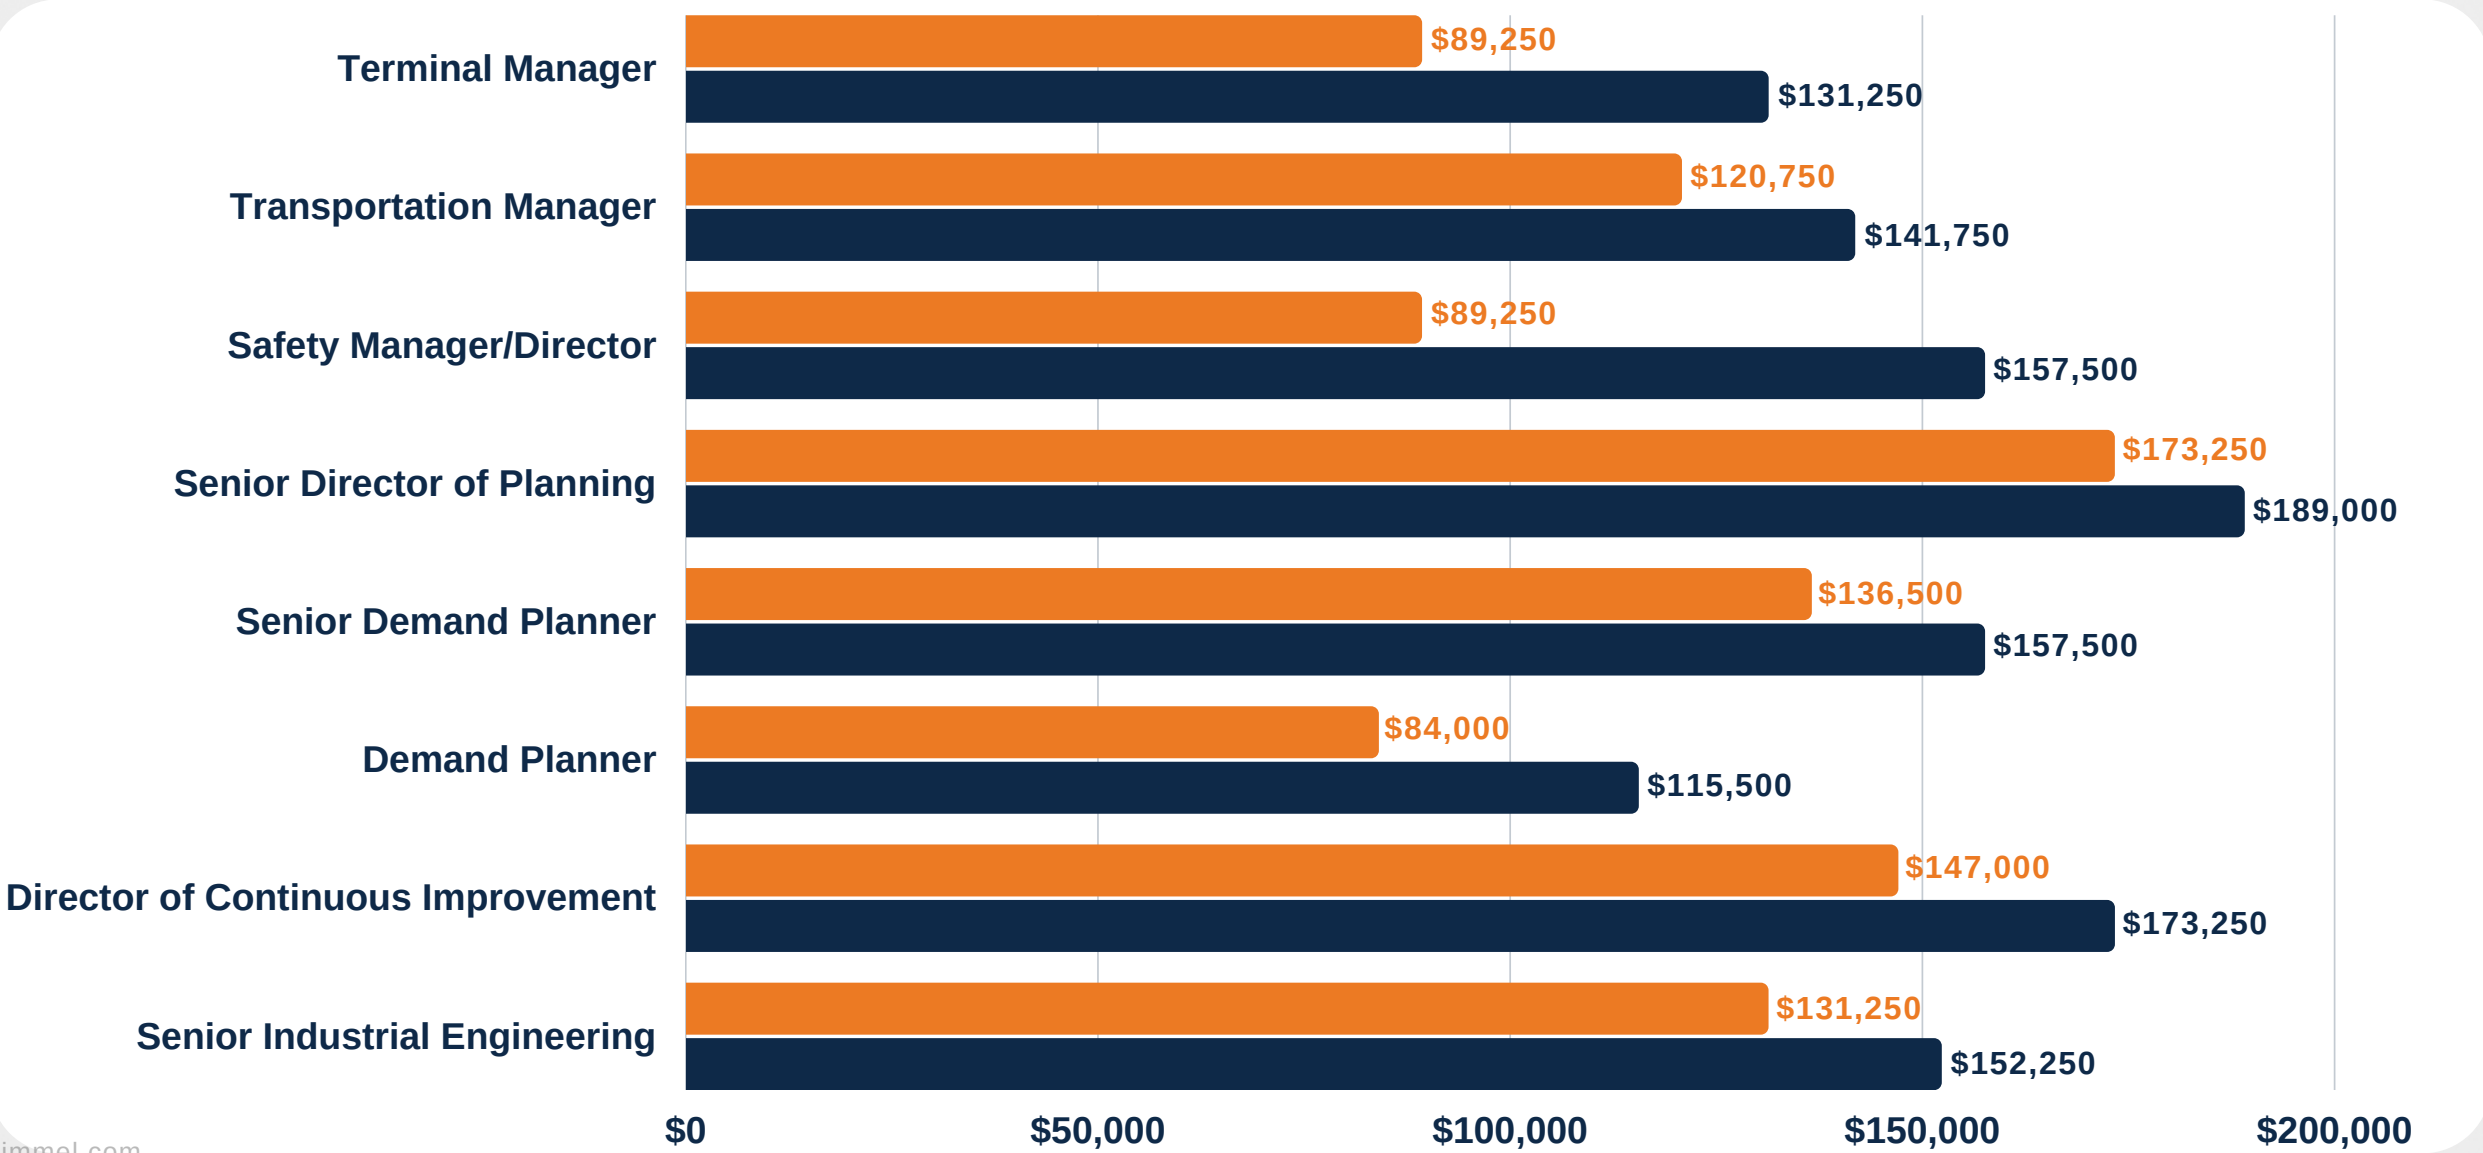

From Our Unique Perspective - SALARY RANGES

Starting Range
Ending Range

\$0 \$100,000 \$200,000 \$300,000

Manufacturing/Distribution

From Our Unique Perspective - SALARY RANGES

Starting Range
Ending Range

KIMMEL
& ASSOCIATES
SINCE 1981